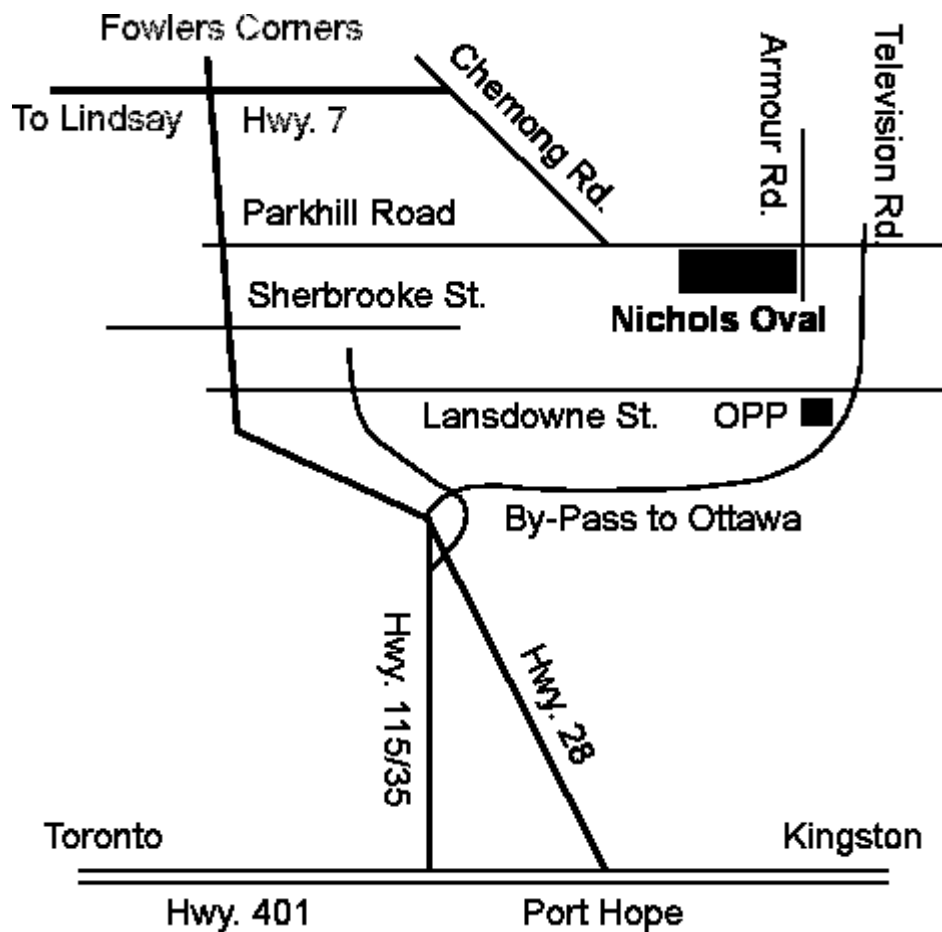

JUDGING SCHEDULE

FRIDAY, JUNE 29, 2012
SATURDAY, JUNE 30, 2012
SUNDAY, JULY 1, 2012

NICHOLS OVAL PARK
Parkhill & Armour Road,
Peterborough, Ontario

FRIDAY, JUNE 29, 2012 - SHOW #1

RING 1 - JUDGE: Mrs. P. McLean