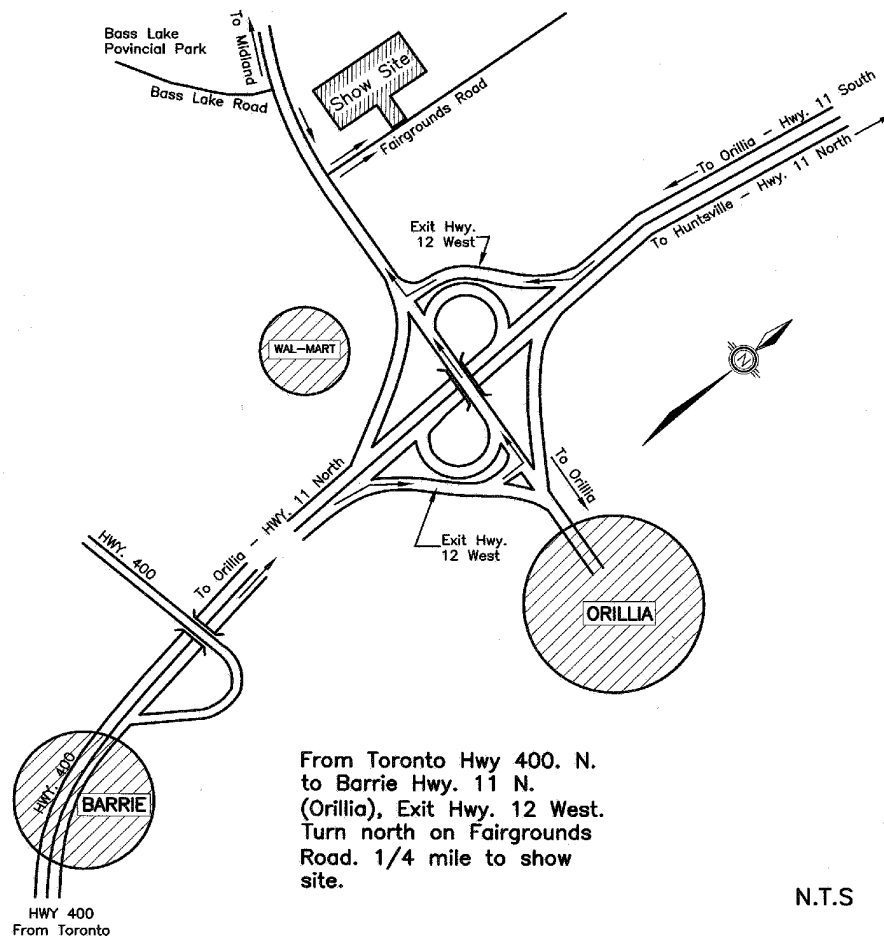

Orillia, Ontario

GPS Coordinates: N44°36.9765', W079° 28.0192'

From Toronto Hwy 400. N.
to Barrie Hwy. 11 N.
(Orillia), Exit Hwy. 12 West.
Turn north on Fairgrounds
Road. 1/4 mile to show
site.

N.T.S

SATURDAY, AUGUST 3, 2013