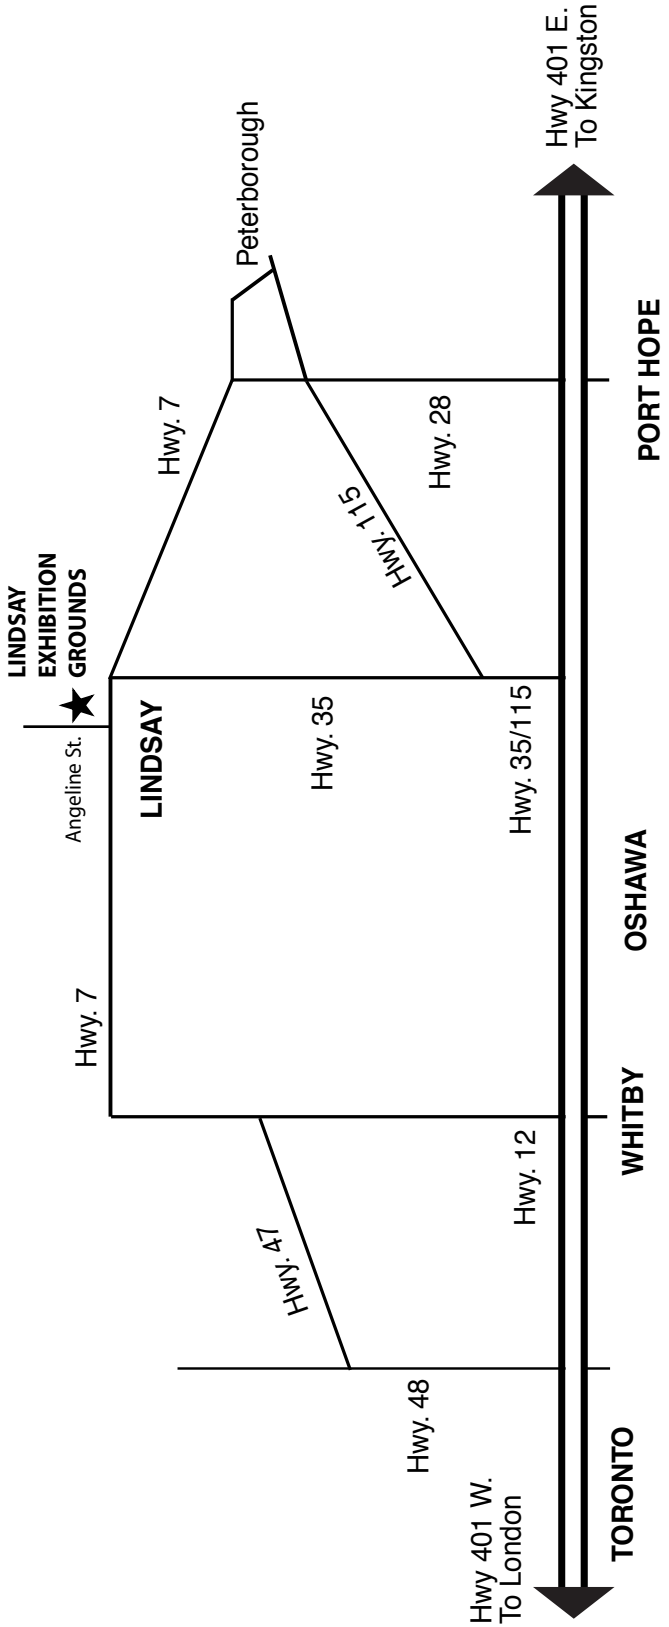

Directions to Lindsay Central Exhibition Fairgrounds

The entrance to the Lindsay Central Exhibition Fairgrounds is located at 354 Angeline Street South in Lindsay, Ontario.

From Highway 401

Go east or west on Highway 401 to Highway 35/115 exit. Take Highway 35/115 north to the Highway 35 exit, to Lindsay. Turn left (west) onto Highway 7, just south of Lindsay. Turn right onto Angeline Street/County Rd. 4 (first traffic light). Turn right into the Fairgrounds

From Peterborough

Go west on Highway 7 through Omeme to Lindsay. Turn right onto Angeline Street / County Road 4 (third traffic light). Turn right into the Fairgrounds. See website: www.lindsayex.com