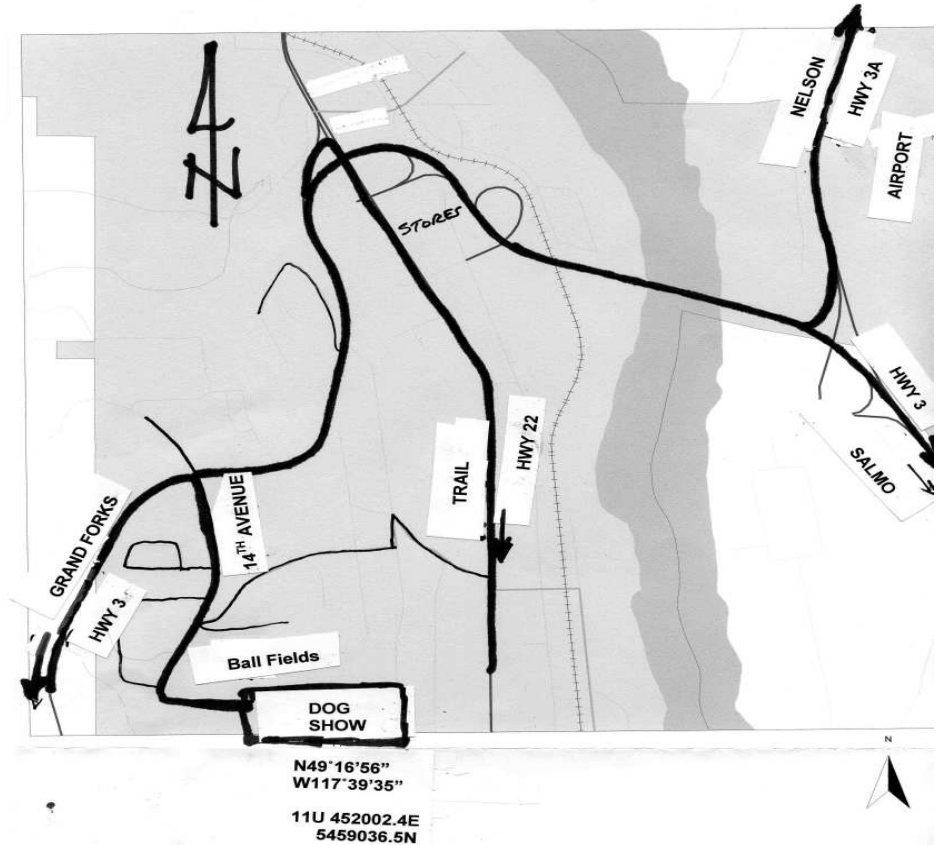

DIRECTIONS TO WKKC 2012 DOG SHOW

The location of the 2012 Dog Show has moved to a temporary location within Castlegar, at an old school (Kinnaird Park Middle School) on 14th Avenue approximately 1km off Highway 3.

From Salmo (Hwy. 3) follow Hwy. 3 signage to Grand Forks. This will take you across the Columbia River Bridge, then over the overpass in Castlegar. Continue about 1.4km west from the overpass, and turn LEFT on 14th Avenue (first road to the left).

From Nelson (Hwy. 3A), just past the Airport/Selkirk College junction take the exit to the right which will join with Highway 3 from Salmo. Follow the above directions to 14th Avenue.

From Trail (Hwy. 20), travel north past the A&W and follow the signs to Grand Forks, taking the left exit underneath the overpass west onto Hwy. 3. Travel about 1.4km west from the overpass and turn LEFT on 14th Avenue (first road to the left).

From Grand Forks (Hwy. 3), continue about 0.9km east past the “Welcome to Castlegar” sign and turn right onto 14th Avenue at the intersection (just past the start of 70kmh speed zone).

ONCE ON 14TH AVENUE, follow 14th Avenue south for about 1km, where it will curve to the left around playing fields and end at a large parking area and the school. This is the site of the Dog Show.

City of Castlegar