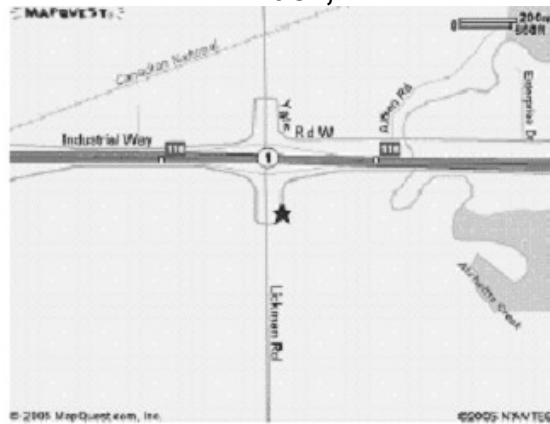

Judging Schedule

Keeshond Club of BC Specialty Championship Show Saturday September 24, 2011

Indoors
Chilliwack Heritage Building
Lickman Road & Luckakuck Road
Chilliwack, BC

DIRECTIONS TO THE SHOW SITE

East from Vancouver, Hwy 1 take exit 116 (Lickman Road)
West from Hope/Interior/Alberta, Hwy 1 take exit 116 (Lickman Road)
From the United States, take either, Lynden or Sumas Border crossing, to Hwy 1 and then east on Hwy 1 to Exit 116 (Lickman Road)
Heritage Park is on the South side of the freeway.