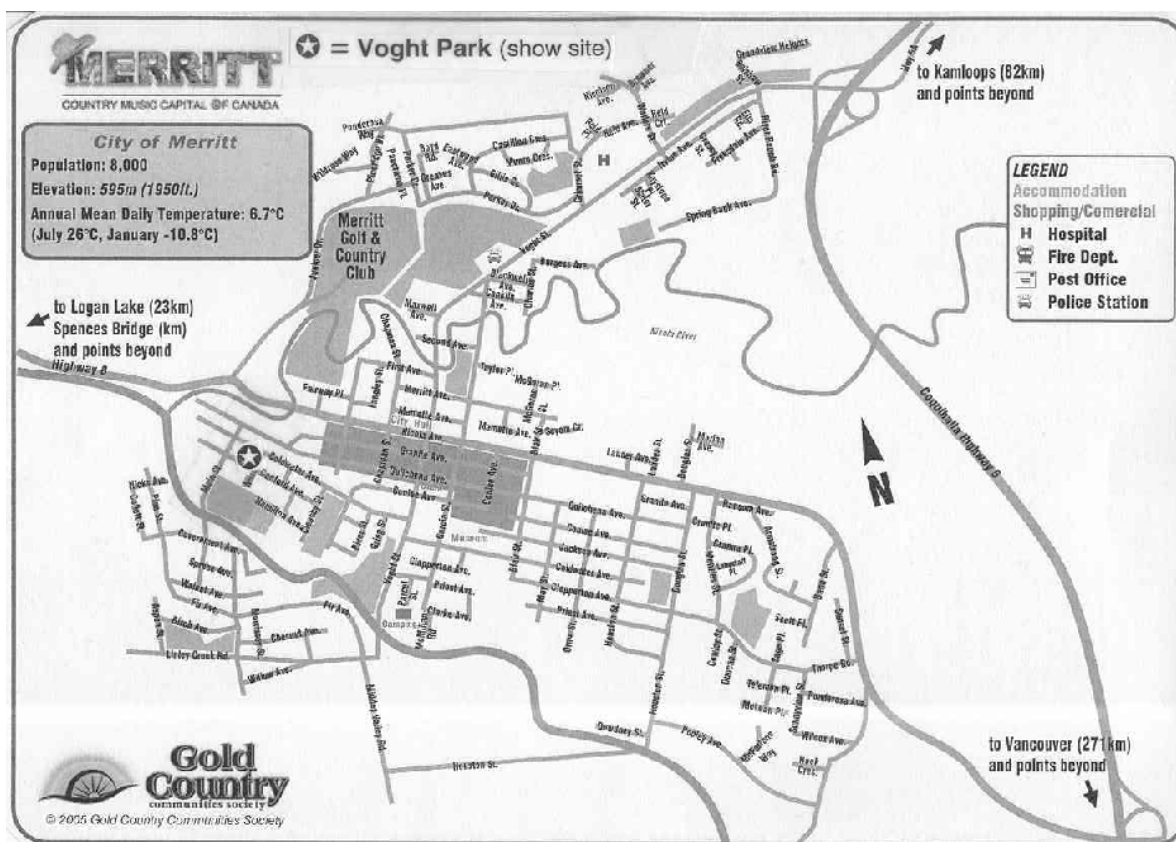

NICOLA VALLEY KENNEL CLUB SHOW TOTALS

	<u>Sat.</u>	<u>Sun.</u>	<u>Mon.</u>
SPORTING	47	47	40
HOUNDS	24	22	26
WORKING	41	44	39
TERRIERS	19	21	19
TOYS	57	56	53
NON-SPORTING	38	34	34
HERDING	25	25	25
TOTAL ENTRIES	251	249	236

This schedule is based @ 25 dogs per hour = 2.4 min per dog (Conformation)

*****

Armband #'s and Pre-Order Catalogs MAY BE PICKED UP @ SHOW SEC'S DESK 90 min PRIOR TO THE COMMENCEMENT OF THE SHOW

ALWAYS ALLOW YOURSELF ADDITIONAL TIME FOR ANY POSSIBLE ABSENTEES.

EXHIBITORS PLEASE BE SURE TO CLEAN-UP AFTER YOUR DOGS AT ALL TIMES!!!!

***Show grounds will be available for exhibitor arrival/set-up on
Friday, June 29, 2012 @ 3:00pm
NO EXCEPTIONS!!!!!!!***

DESIGNATED FIRE LANES MUST BE KEPT CLEAR AT ALL TIMES. STRICTLY ENFORCED!

*****