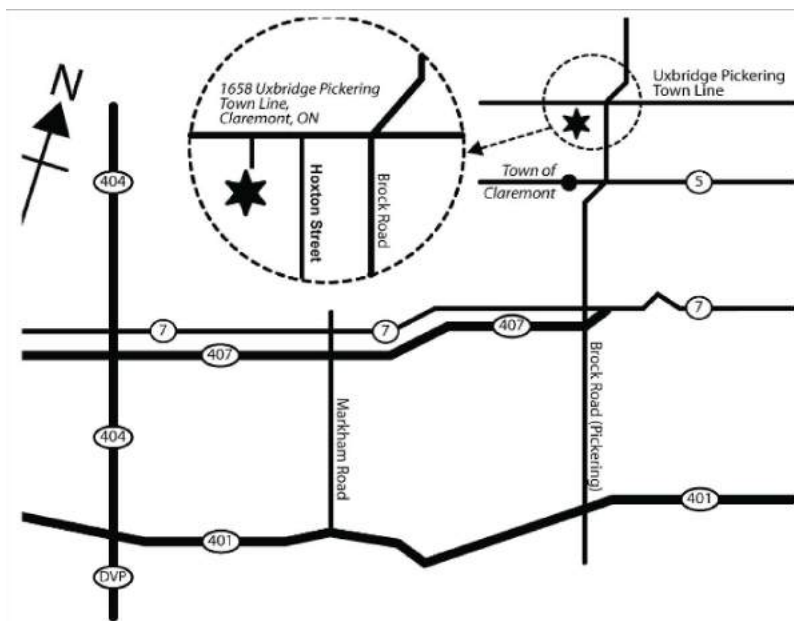

JUDGING SCHEDULE

MARKHAM KENNEL CLUB

Monday, August 19, 2024

Tuesday, August 20, 2024

TOAD HALL

1658 Pickering Uxbridge Townline Road
Pickering, ON L9P 1R4

**A limited amount of food will be available for purchase.
No cover in case of inclement weather. No indoor grooming.**