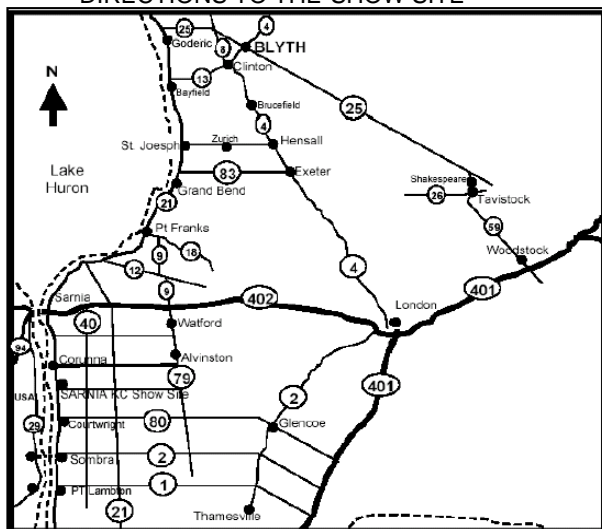

BLUEWATER KENNEL CLUB Judging Schedule

Tuesday, Wednesday, Thursday - July 5, 6, 7, 2011

Blyth Community Centre, 377 Gypsy Lane, Blyth, ON Canada N0G 2W0

DIRECTIONS TO THE SHOW SITE

PROUD SPONSORS OF
THE BLUEWATER
KC SHOWS