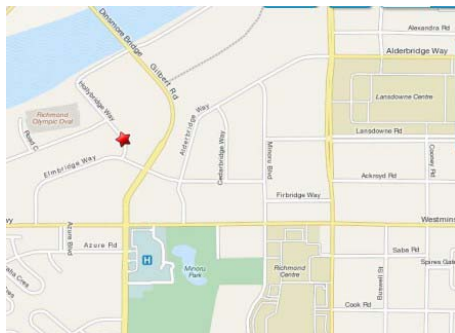

2 Rally Excellent A 239, 240

10 Rally Excellent B 228, 229, 241, 242, 232, 243, 246, 247 - 249

**Show Site:
Richmond Winter Club
5540 Hollybridge Way
Richmond BC**

**Richmond Dog Fanciers Assoc
ALL BREED RALLY TRIALS
SUNDAY JUNE 2, 2013**