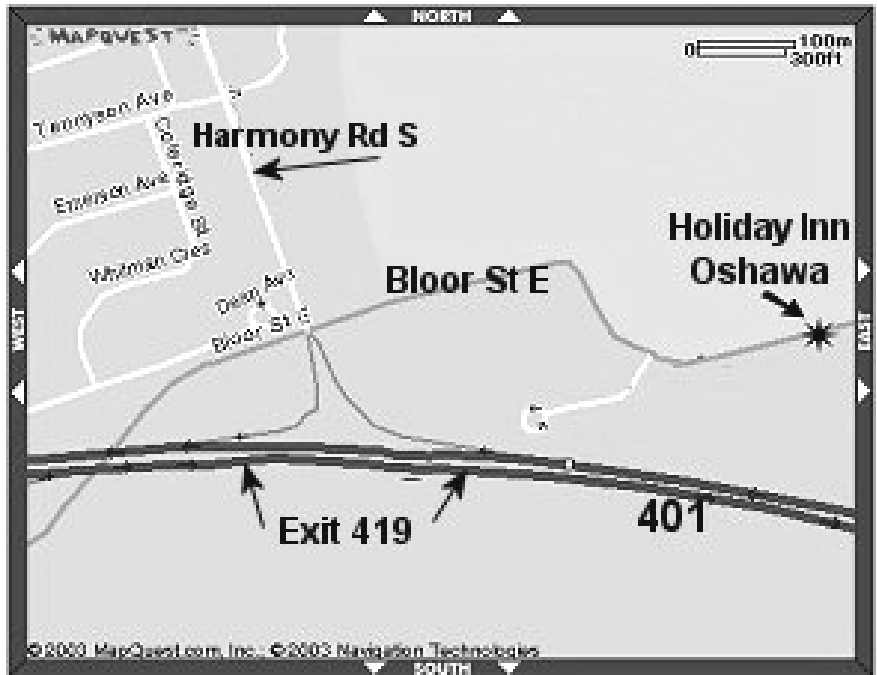

- 24 Specials (11 dogs, 13 bitches)
- 2 Exhibition Only
- 1 Stud Dog
- 1 Brood Bitch

Boxer Extravaganza!

Directions to show site:

From the east - Hwy 401.
Exit at Harmony/Bloor St.
(#419). Turn right at lights.
The Holiday Inn is on your
right.

From the West - Hwy 401.
Exit at Harmony/Bloor St.
(#419) Turn left at the
lights. Go through the next
set of lights. The Quality
Inn (formerly Holiday Inn) is
on you right

mlc 2011