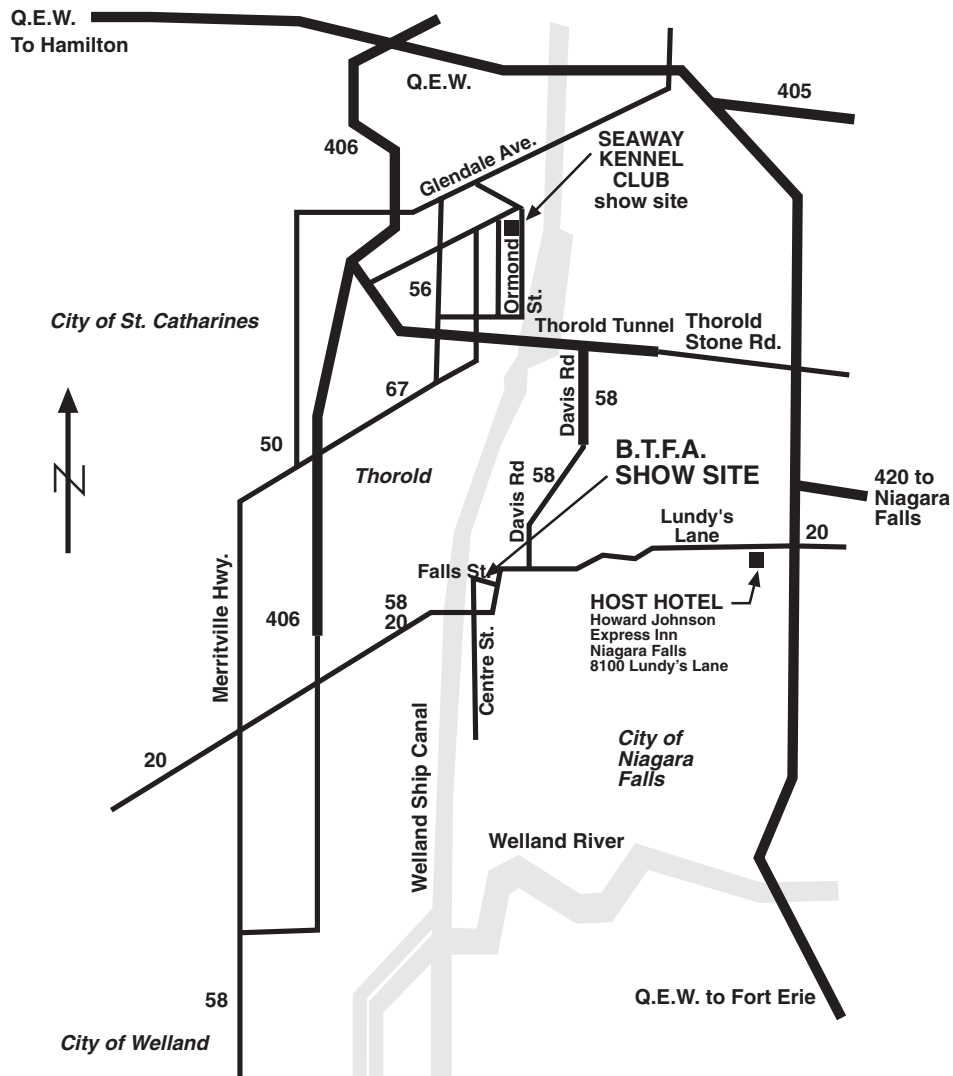

### **DIRECTIONS TO HOST HOTEL FROM HAMILTON & TORONTO**

Take Hwy 401 to Hwy 427 to Q.E.W. Hamilton/Niagara. From Q.E.W. take the Thorold Stone Rd. Exit. Turn right onto Thorold Stone Rd. At first lights turn left onto Montrose Rd. At third lights, turn right onto Lundy's Lane. Howard Johnson Express Inn - Lundy's Lane is on the left.

### **DIRECTIONS TO HOST HOTEL FROM BUFFALO - N. FALLS via Q.E.W.**

On Canadian side of the bridge take Hwy 420. Stay right and then take Lundy's Lane Exit. Turn left on Montrose Rd. Proceed to the second traffic light (Lundy's Lane). Turn right at Lundy's Lane. Howard Johnson Express Inn - Lundy's Lane is on the left. (8100 Lundy's Lane)

### **DIRECTIONS TO SHOW SITE FROM HAMILTON & TORONTO**

Queen Elizabeth Highway (Q.E.W.) to Hwy. 406 South. Travel south approx. 18 km. Turn left at Canboro Road onto Highways 20/58. Turn left at Centre Street and then right on Falls Street to Community Centre.

### **DIRECTIONS TO SHOW SITE FROM BUFFALO - N. FALLS via Q.E.W.**

Queen Elizabeth Highway (Q.E.W.) to Exit 27 and turn left onto McLeod Road (RR-49) heading west. Turn right at Thorold Townline Road, then turn left at Lundy's Lane (Hwy. 20). Follow on Lundy's Lane, turn right at Centre Street, then turn right onto Falls Street to Community Centre. Check out <http://maps.google.ca> for detailed directions.