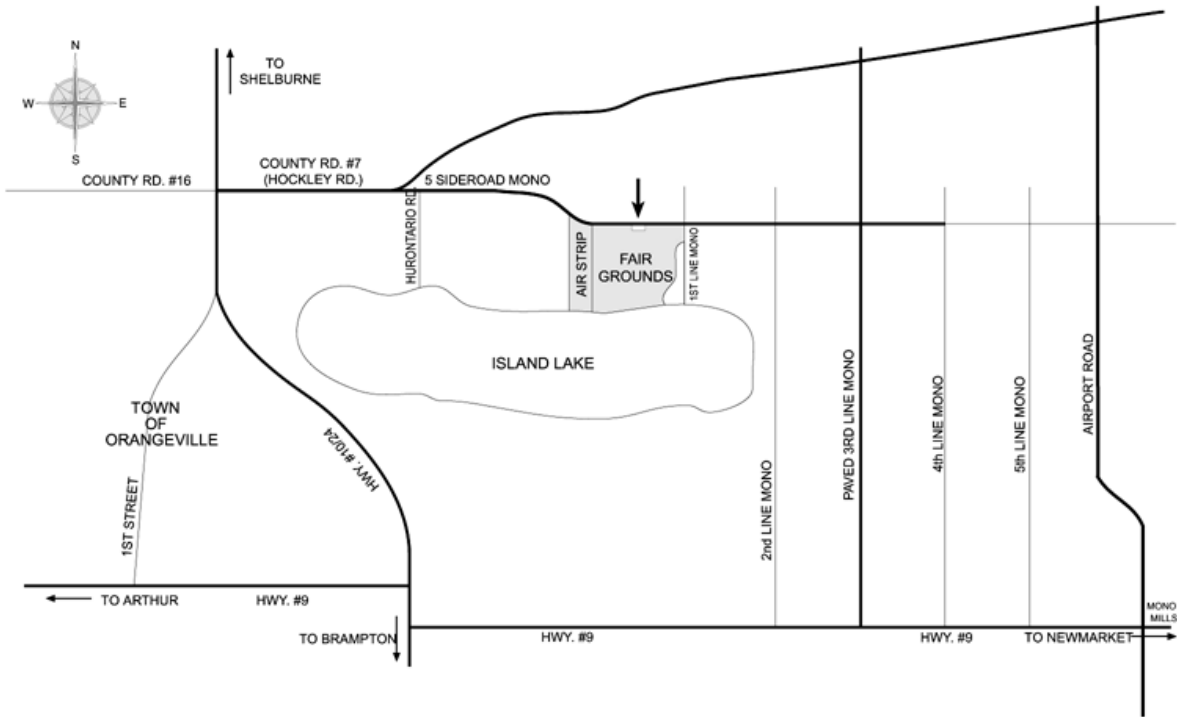

JUDGING SCHEDULE

Friday, NOVEMBER 23, 2012
Saturday, NOVEMBER 24, 2012
Sunday, NOVEMBER 25, 2012

ORANGEVILLE AGRICULTURE BUILDING
Orangeville Fairgrounds
247090 5 Sideroad, Mono ON

Directions to Orangeville Fairgrounds