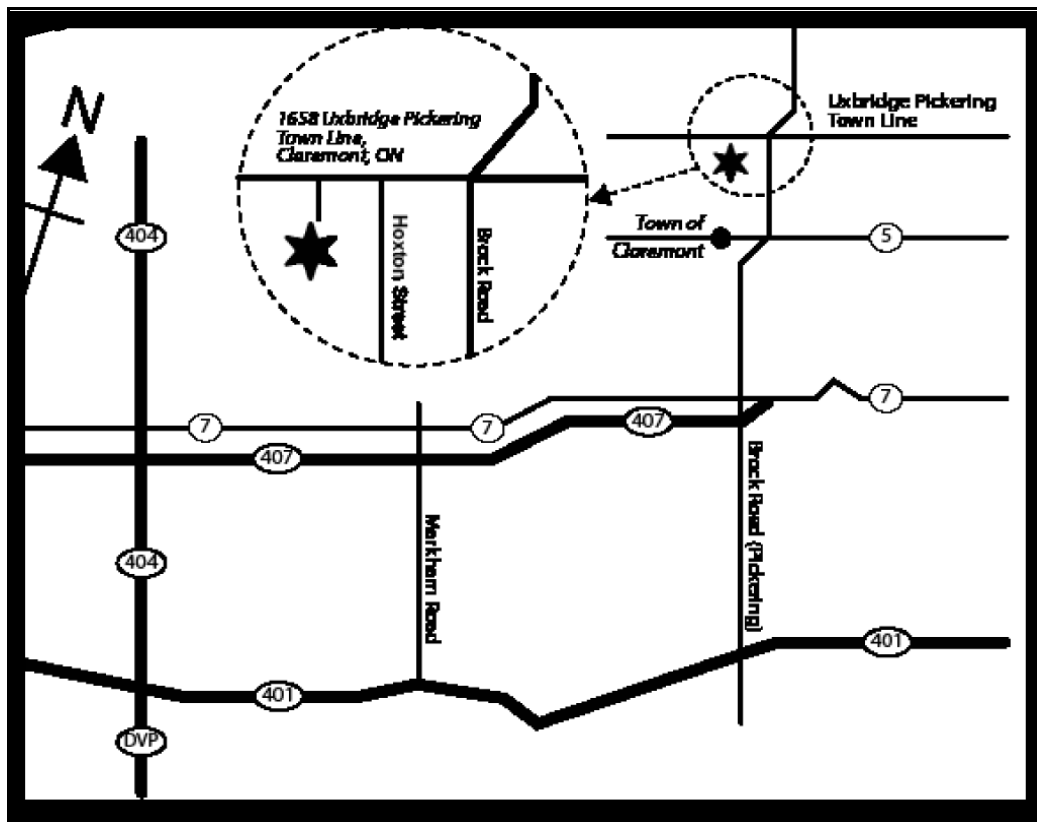

JUDGING SCHEDULE

TUESDAY, AUGUST 20, 2019
WEDNESDAY, AUGUST 21, 2019
TWO SHOWS EACH DAY

Toad Hall
1658 Pickering Uxbridge Townline Road
Pickering ON

SHOW SECRETARY

MJN Show Services
9 Samya Court
Scarborough ON M1R 2A4
Tel. (416) 759-8593 Fax (416) 759-7790
www.mjnshowservices.com