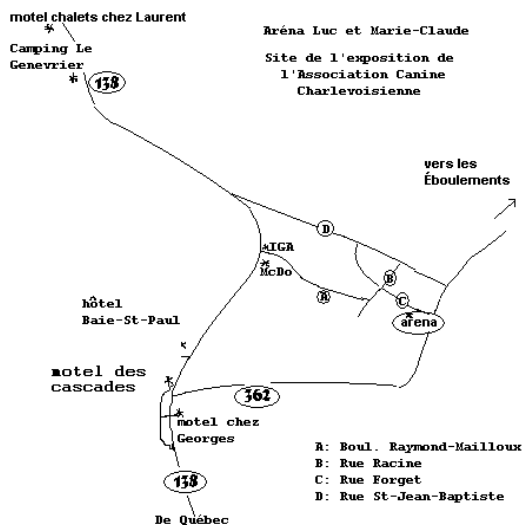

OBÉISSANCE / OBEDIENCE

Judges will break for lunch at their own discretion

Les juges prendront un arrêt quand ils le jugeront nécessaire

Samedi 13 Juillet / Saturday, July 13

Essai #1 Trial #1

Ring 3 9:30

Ms. Betty Reid

Pré-Novice: 2, 3, 4, 6

Novice A: 9, 10, 11, 12, 13, 14

Open A : 20

Open B: 21, 22, 23, 24, 26, 29

Utility A: 25, 27

Utility B: 26, 28

Total: 21 chiens / dogs

Essai #2- Trial #2

Ring 3 1:30 pm

Ms. Michelle Armitage

Pré-Novice: 2, 3, 4, 5, 7, 8

Novice A: 6, 9, 10, 11, 12, 13

Novice B: 16

Novice Int : 17

Open A : 19, 20

Open B: 23, 24, 29

Utility A: 25

Utility B: 28

Total: 21 chiens / dogs

Dimanche 14 Juillet / Sunday, July 14

Essai #3 Trial #3

Ring 3 9h30 am

Ms. Michelle Armitage

Pré-Novice : 1, 2, 3, 6

Novice A : 7, 8, 10, 11, 12, 14

Novice B : 15

Novice Int : 17

Open A: 18, 19

Open B: 22, 23, 26, 29

Utility A: 25, 27

Utility B: 26

Total: 21 chiens / dogs

Essai #4 Trial #4

Ring 3 1:30pm

Ms. Betty Reid

Pré-Novice: 1, 2, 3

Novice A: 6, 7, 8, 10, 11, 12

Open B : 23

Utility A: 25

Total: 11 chiens / dogs

L'ÉQUIPEMENT ET LES CHIENS SERONT
ADMIS SUR LES LIEUX À COMPTER DE
6:00pm LE VENDREDI 12 JUILLET.
FRIDAY JULY 12, THE SHOW SITE WILL BE
AVAILABLE FOR DOGS AND EQUIPMENTS AT
6:00 pm

ARÉNA Luc et Marie-Claude

De Québec Route 138. Arrivé à Baie-St-Paul prendre à droite le Boul. Raymond-Mailloux, rue Racine à gauche et rue Forget à droite.

From Quebec City, take hwy 138 Towards Baie-St-Paul. At Baie-St-Paul, take right on Boul Raymond-Mailloux, Left on Racine Street and Right on Forget Street.

AVIS AUX EXPOSANTS NOTICE TO EXHIBITORS

Dans un but de propreté et de salubrité évident, nous vous serions grandement reconnaissants de bien vouloir disposer de tous les cadeaux solides de vos meilleurs amis. À cette fin, nous mettrons à votre disposition des SACS DE PLASTIQUE et des POUBELLES aux entrées avant et arrière de l'aréna. S.v.p ne pas oublier l'hôtel. Merci de votre collaboration.

In view of our aim to maintain cleanliness and health measures, we would be very grateful if you would pick up and throw away your dog's "pooh". For this purpose, we have put at your disposal PLASTIC BAGS and CONTAINERS at the front and back entrance of the arena. We know that you will have the same concern for your hotel's surroundings. Thank you very much for your cooperation.

BIENVENUE DANS LA MAGNIFIQUE
RÉGION DE CHARLEVOIX
BONNE CHANCE À TOUS

WELCOME IN OUR WONDERFUL
REGION OF CHARLEVOIX
GOOD LUCK TO ALL