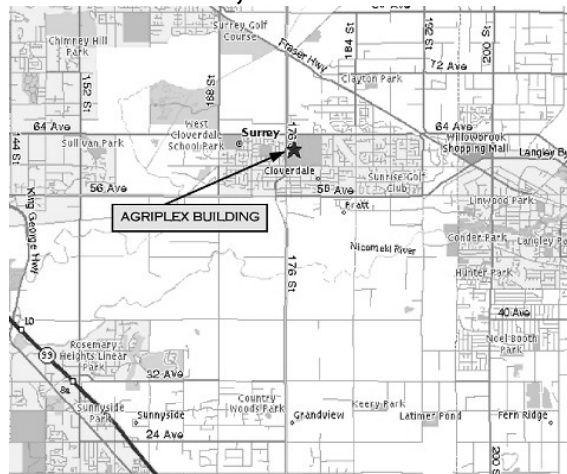

Judging Schedule

Collie Club of BC Specialty Championship Show & Sweepstakes

Saturday, November 22, 2014

**Indoors
Cloverdale Agriplex
62nd Avenue & 176 St
Cloverdale, British Columbia**

DIRECTIONS TO THE SHOW SITE

From the South: Take Hwy 15 (Pacific Highway) North to 62nd Avenue. Turn Right

From the West: Take Highway 1 to 176th Street turnoff (Exit #53). Go south on 176th to 62nd Avenue. Turn left.

From the East: Take Highway 1 to 176th Street turnoff (Exit #53). Go south to 62nd Avenue. Turn Left

Armband Numbers and Pre-ordered Catalogues will be issued approximately 90 minutes prior to the opening of the Specialty AT THE SPECIALTY RING

**Specialty Event Secretary
Louise Davie**

30886 Dewdney Trunk Road, Mission, BC V4S 1C4