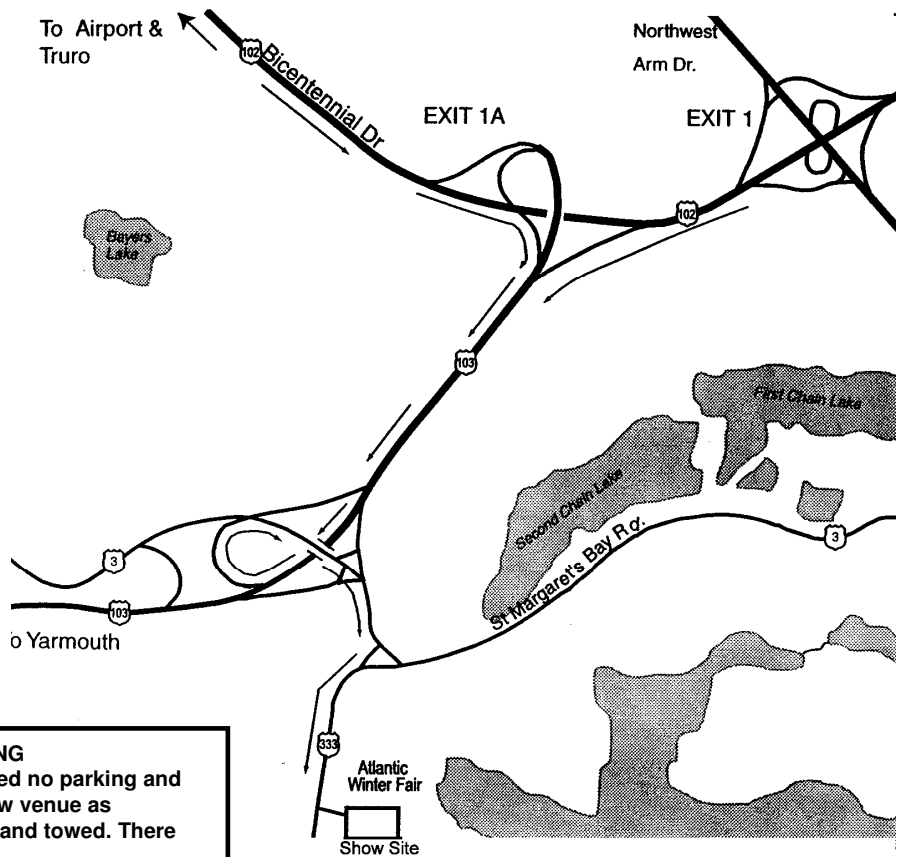

Saturday, August 30, 2014

SWEEPSTAKES:

Judge: Elizabeth Sanford
Ring: 3 Time: 11:00

Puppy Sweeps 1M,1F
 Veteran Sweeps 1M,1F

Directions to show site:

From Hwy 102 take Exit 1A onto Hwy 103. Take exit 2B onto Hwy 3. At the lights go right onto the Prospect Road (Hwy 333). Exhibition Park is about 1km on your left. Go through the gate at the right of the building for parking and admission to the show site.

PARKING
 Please observe the posted no parking and fire lane signs at the show venue as violators will be ticketed and towed. There will be NO exceptions