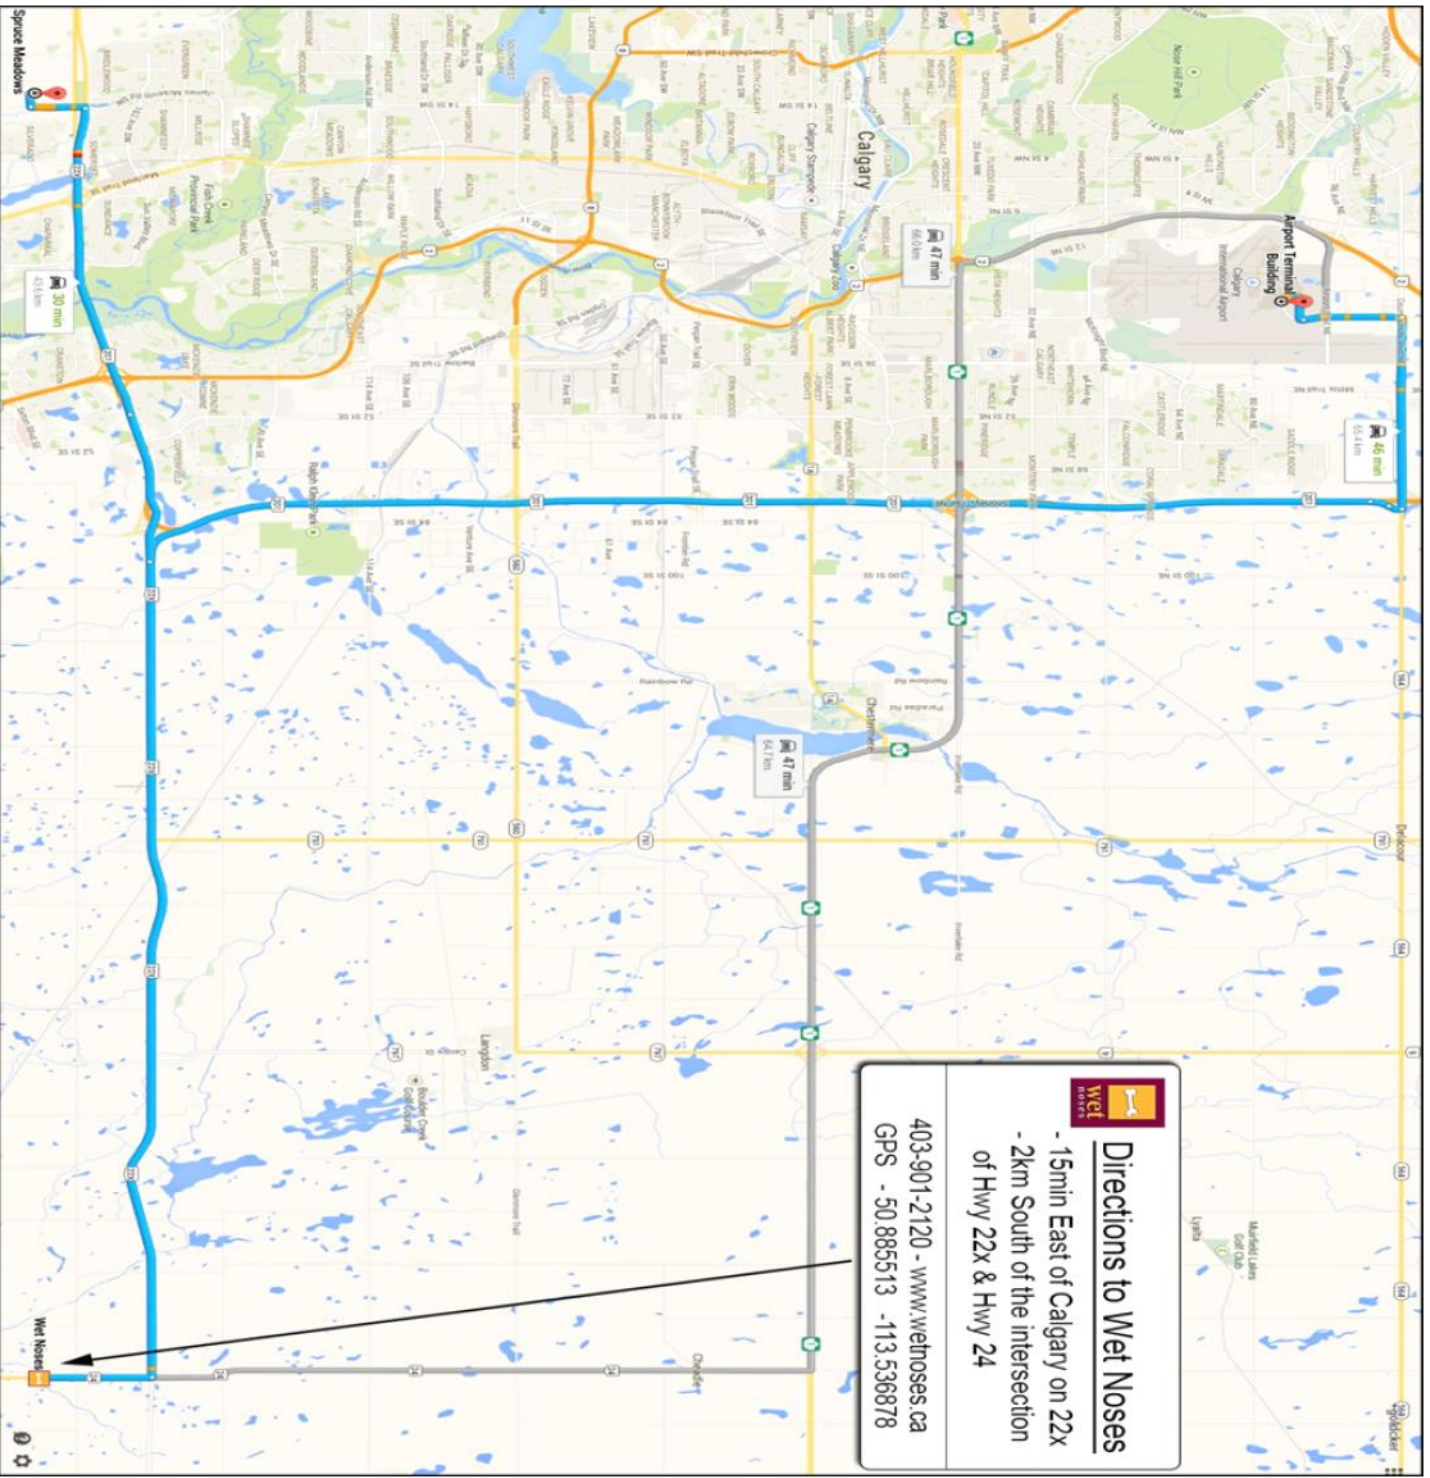

Wet Noses Bed & Biscuit  
223042 Highway 24 (#324) Carseland, AB

**Location & Facility**

Go to [www.wetnoses.ca](http://www.wetnoses.ca) and click on CONTACT for map and directions. Look for the large Wet Noses Sign visible in the driveway from highway 24 just before the canal bridge. Dog Treats and Food will be available in the store. Dehydrated and RAW in stock.

**Camping**

Camping is in a separate field from the Obedience / Rally area and will be open from 5:00 pm onwards on Wednesday, July 12<sup>th</sup>. When you arrive at Wet Noses, the camping area is on your right hand side in a field north of the Obedience / Rally rings. Please wait at the gate to the camping area and one of the club members or volunteers will check you in. **Please clean up your camping area** and dispose of your garbage in the dumpster located near the Porta-Potty.

**Thank you for entering our trials!!! We appreciate you abiding by ALL of these instructions. We wish to have a fun and enjoyable event for everyone!**

**Directions to Wet Noses**

- 15min East of Calgary on 22x  
- 2km South of the intersection  
of Hwy 22x & Hwy 24