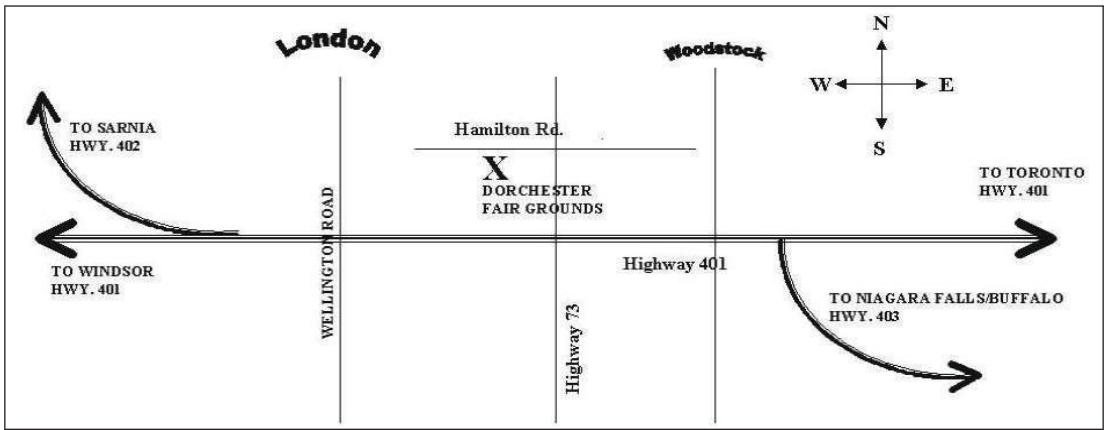

**Directions to
Show Site**

DORCHESTER FAIRGROUNDS

4939 Hamilton Rd., Dorchester, ON N0L 1G0

- Travelling from the west Windsor/Detroit take the 401 past London to Dorchester Rd. (Exit 199)
- Travelling from Sarnia/Port Huron take the 402 to the 401 and follow the direction above.
- Travelling from the east Toronto take 401 past Ingersol to Putnam Rd. (Exit 208)
- Travelling from Niagara Falls/Buffalo take the 403 to the 401 and follow directions above.