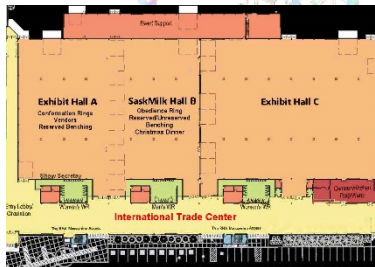

BREAKING NEWS !

In negotiations between Santa, Norad Central and Evraz Place they are pleased to announce these shows and trials will be moving to a new venue, the brand new International Trade Center Halls A and B (SaskMilk)
We are now located 1 building to the East of the OLD venue Canada Center West/East Building